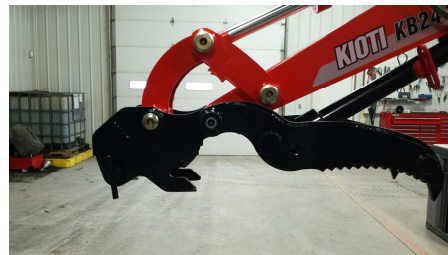

10231 Rose Blvd.
Morrice, Michigan 48857
Phone (517)-625-4590 Fax (517)-625-5590
Mobile (517)-304-5173 E-Mail rpiro.mie@tds.net

IMPLEMENTING SOLUTIONS

MIE Machinery Group

miemachinery.com

(Video On-Line)

BACKHOE Quick Attach Bracket

Simple One Hand Changes
KIOTI KB23XX and KB24XX

Compatible with all MIE KIOTI
Backhoe Attachments & KIOTI
Buckets

No Pin Alignment Necessary
Front Receiver Style Hook-Up
Simple Rear Pull Pin
Includes Custom Receiver Pins
Compatible with MIE Thumbs..or..
Add the MIE Thumb Extension
For more Versatility