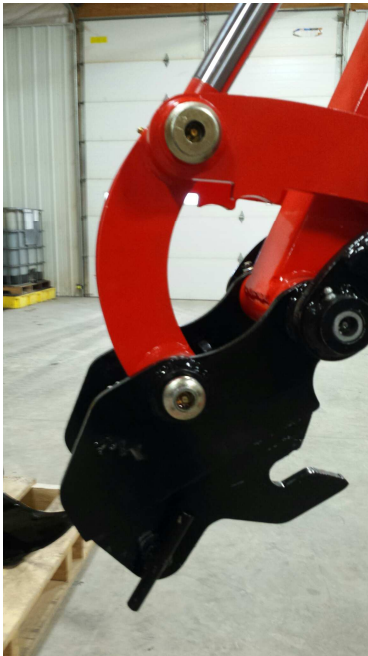

10231 Rose Blvd.
Morrice, Michigan 48857
Phone (517)-625-4590 Fax (517)-625-5590
Mobile (517)-304-5173 E-Mail rpiro.mie@tds.net

IMPLEMENTING SOLUTIONS

MIE Machinery Group

miemachinery.com

(Video On-Line)

BACKHOE Quick Attach Bracket

Simple One Hand Changes
KIOTI KB23XX and KB24XX

Compatible with all MIE KIOTI
Backhoe Attachments & KIOTI
Buckets

No Pin Alignment Necessary
Front Receiver Style Hook-Up
Simple Rear Pull Pin
Includes Custom Receiver Pins
Compatible with MIE Thumbs..or..
Add the MIE Thumb Extension
For more Versatility