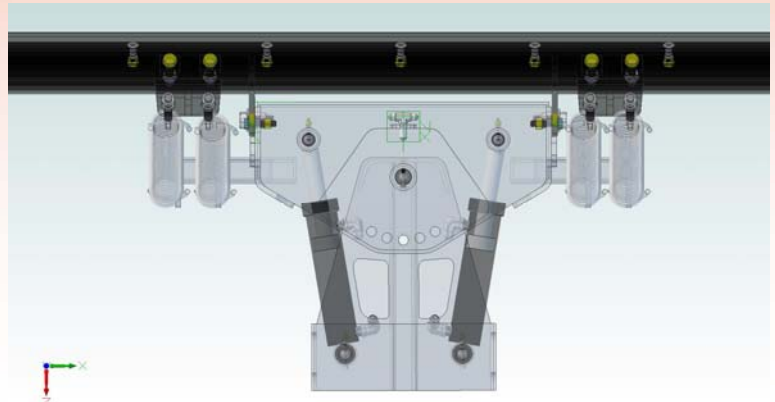

10231 Rose Blvd.

Morrice, Michigan 48857

517-625-4590

PB-XD Series Plow Blades

Blade Technology Features

PB-XD Series Blade Unique Features:

- Hydraulics Mounted within Blade Pivot Assembly for Protection.
- All Pivot Pins are Grease-able, Grease Fittings Located on Top of Blade for Convenience and Protection From Debris.
- Trip Feature for Snow Plowing can be Locked out For Dozer Work with Shear Bolts.

Quick Attach Tractor Mount Frame:

- Plow and Plow Frame Can be Taken On / Off the Tractor Hydraulically From the Tractor Seat Once the Orange Pull Pin has Been Removed
- Custom Mounting Frames can be Designed for Any Make / Model Machine