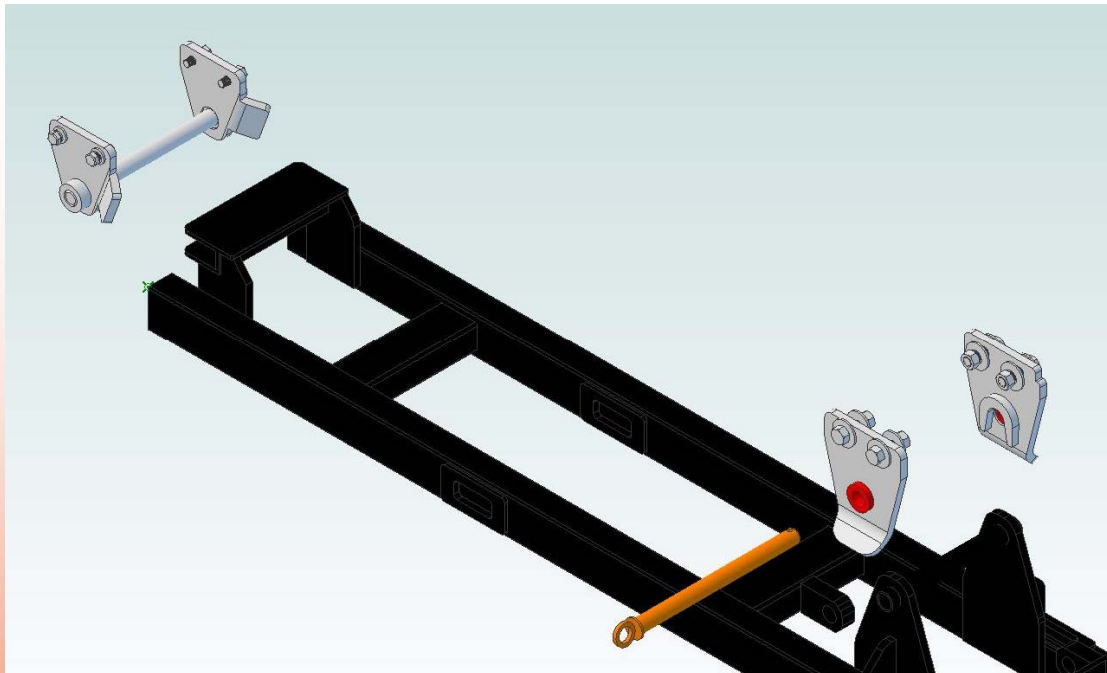

10231 Rose Blvd.

Morrice, Michigan 48857

517-625-4590

PB-XD Series Plow Blades

Blade Technology Features

PB-XD Series Blade Unique Features:

- Hydraulics Mounted within Blade Pivot Assembly for Protection.
- All Pivot Pins are Grease-able, Grease Fittings Located on Top of Blade for Convenience and Protection From Debris.
- Trip Feature for Snow Plowing can be Locked out For Dozer Work with Shear Bolts.

Quick Attach Tractor Mount Frame:

- Plow and Plow Frame Can be Taken On / Off the Tractor Hydraulically From the Tractor Seat Once the Orange Pull Pin has Been Removed
- Custom Mounting Frames can be Designed for Any Make / Model Machine