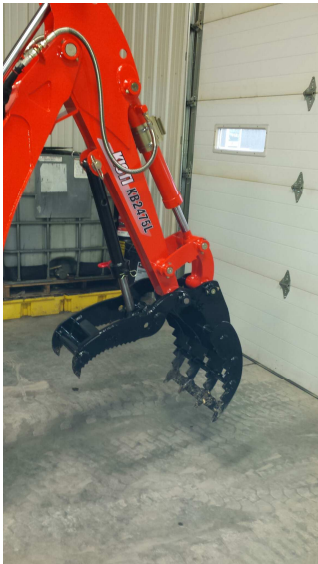

10231 Rose Blvd.
Morrice, Michigan 48857
Phone (517)-625-4590 Fax (517)-625-5590
Mobile (517)-304-5173 E-Mail rpiro.mie@tds.net

IMPLEMENTING SOLUTIONS
MIE Machinery Group

(Video On-Line)

BACKHOE GRAPPLE BUCKET

Open Back Bucket Design

Widths 14" to 24"

KIOTI KB23XX and KB24XX

**Compatible with all MIE BT Thumbs
& Backhoe QA Adapters**

Remove Saplings

Clean Pond Edges

Handle Rocks and Logs

Rake Roots and Debris

Open Back Design

Widths from 14" to 24"

3/8" AR235 Tines

Backhoe Grapple Buckets KB2465/75 & 2475L

14" Grapple Bucket \$515.00

18" Grapple Bucket \$530.00

24" Grapple Bucket \$555.00

Backhoe Grapple Buckets KB2485